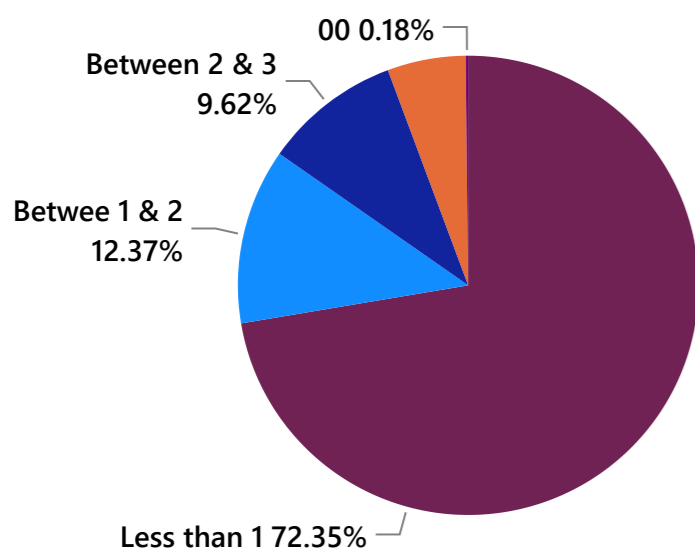

Gender Diversity

Geographical Background

MBA Specialization

Work Experience in Years

Under Graduation Stream

Skill Cloud

[Click here](#) for an interactive dashboard.